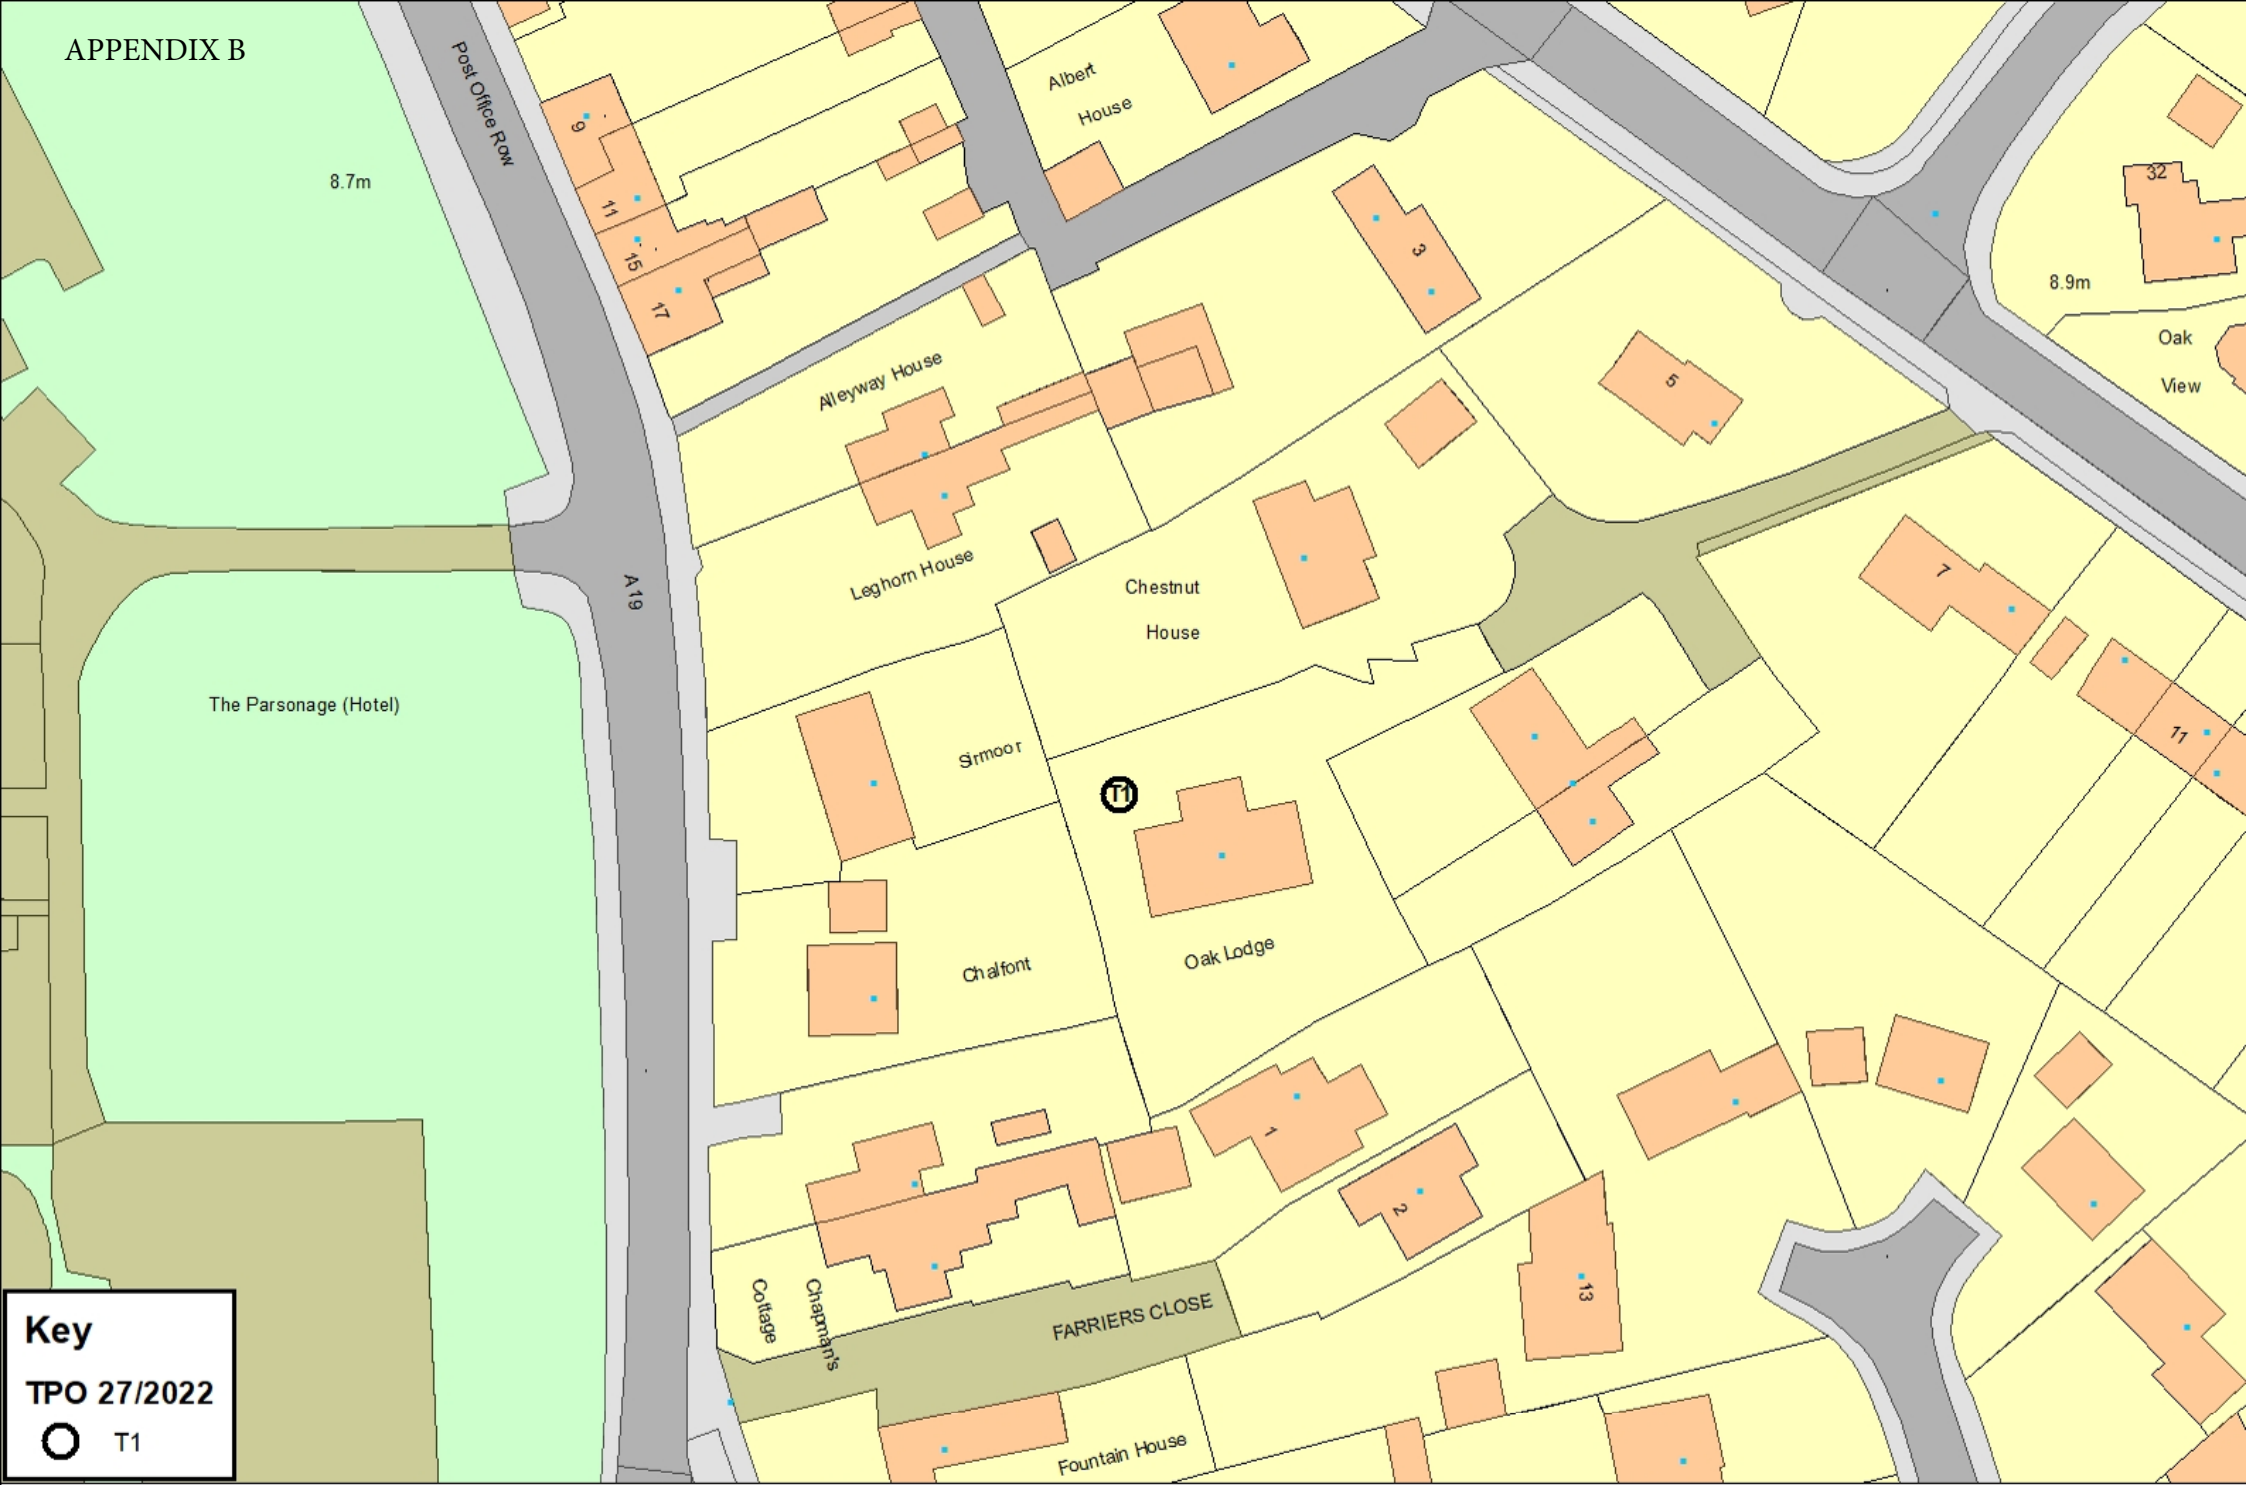

APPENDIX B

8.7m

8.9m

The Parsonage (Hotel)

Key
TPO 27/2022
○ T1